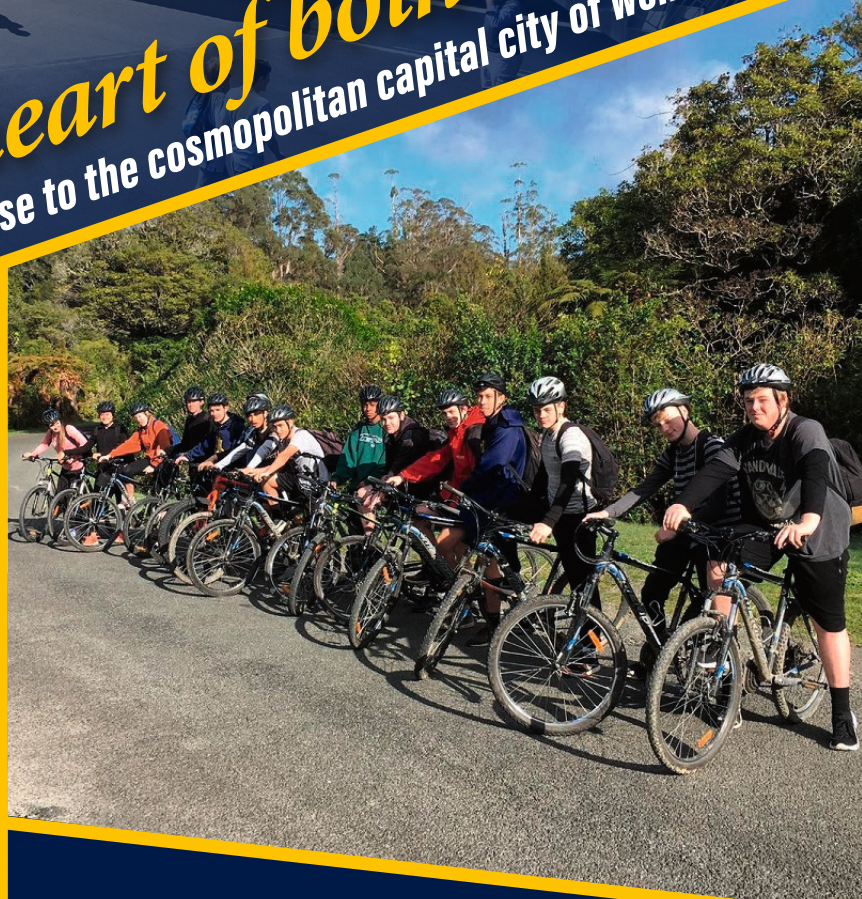

Upper Hutt College

Located in the heart of both worlds
surrounded by beautiful nature and close to the cosmopolitan capital city of Wellington

- Enjoy the Outdoors
- 30 mins from the Safest Capital City in the World
- Centred around a Stunning Natural Environment (from Beaches to Mountains)